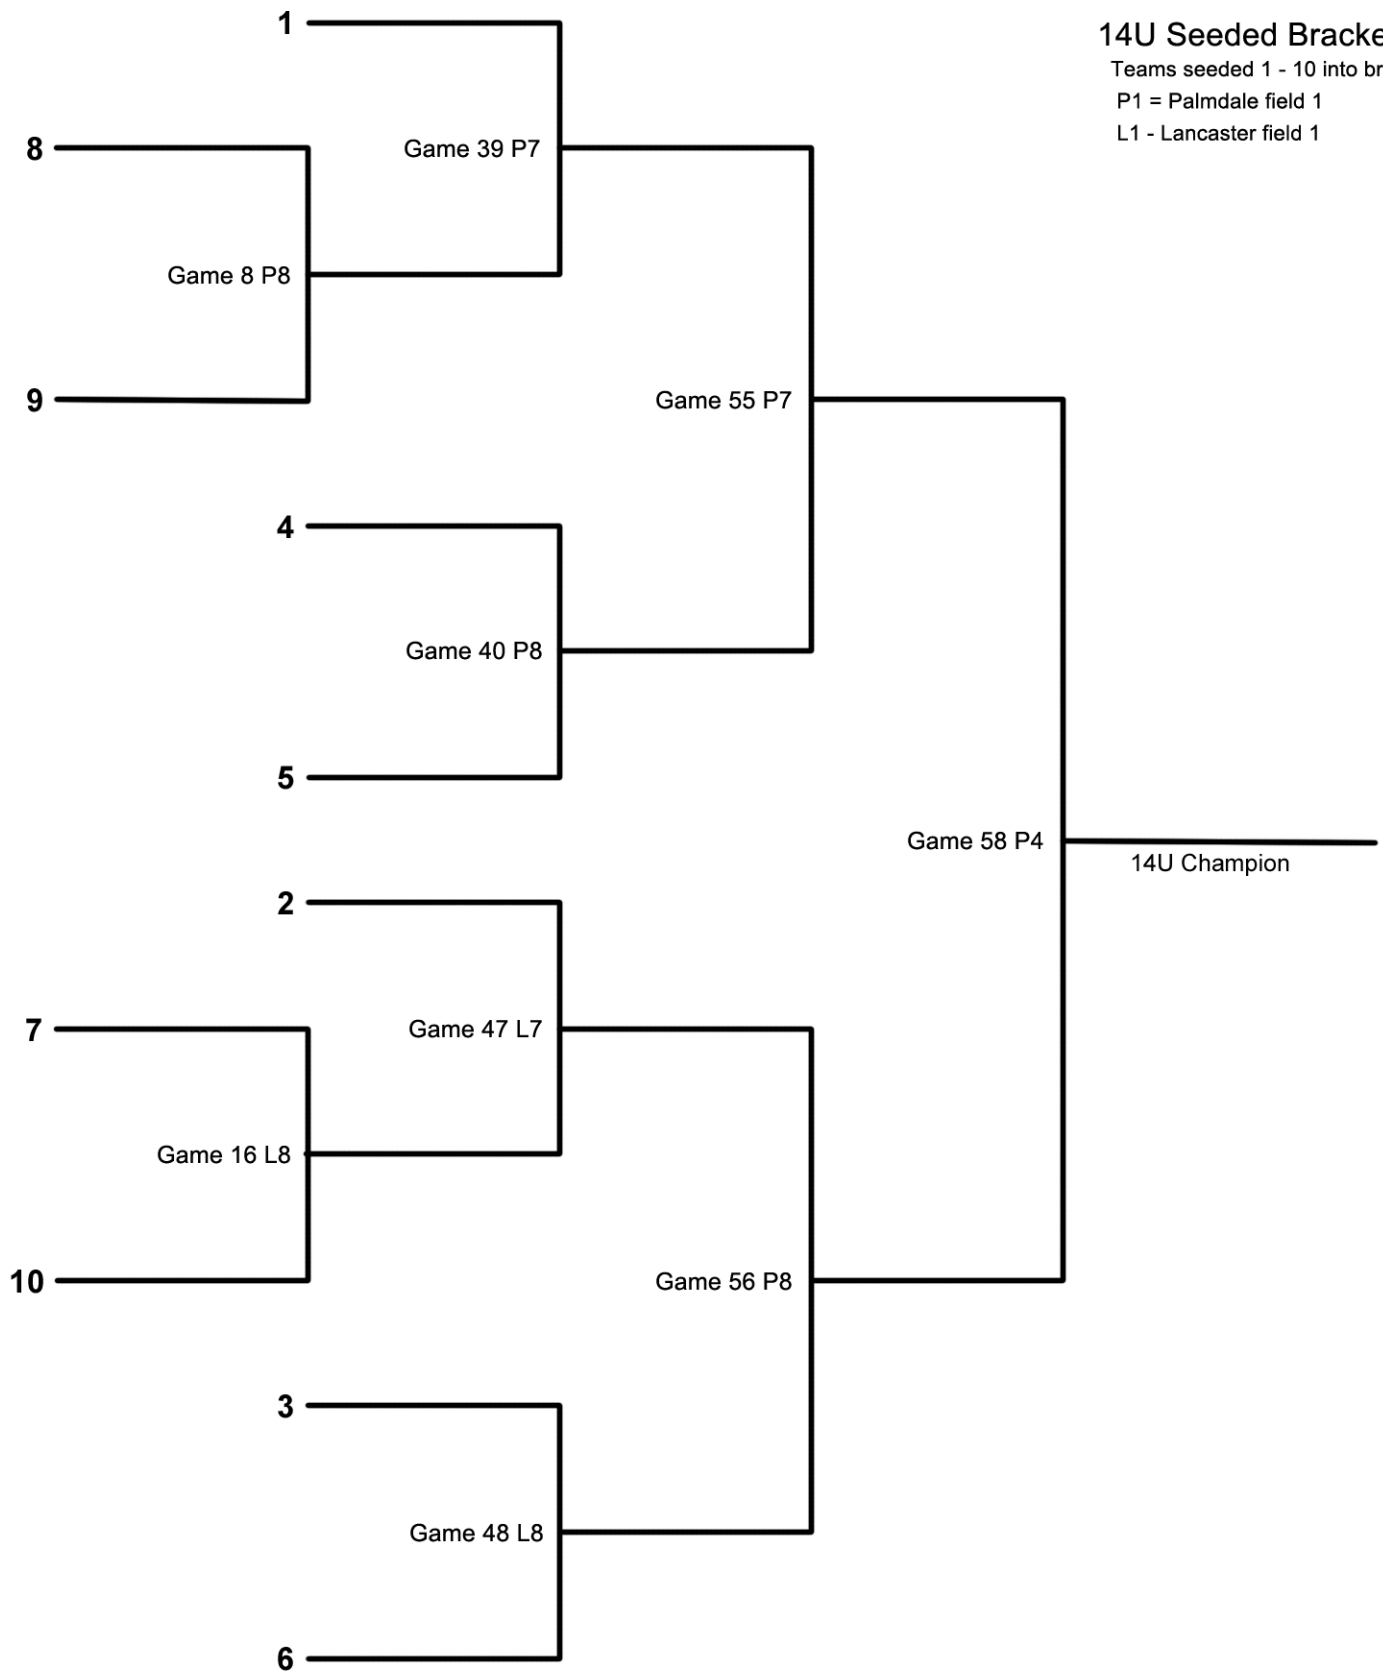

### 16U Seeded Bracket Play

Teams seeded 1 - 18 into bracket

P1 = Palmdale field 1

L1 - Lancaster field 1

7:00 am

10:30am

12:30pm

2:15pm