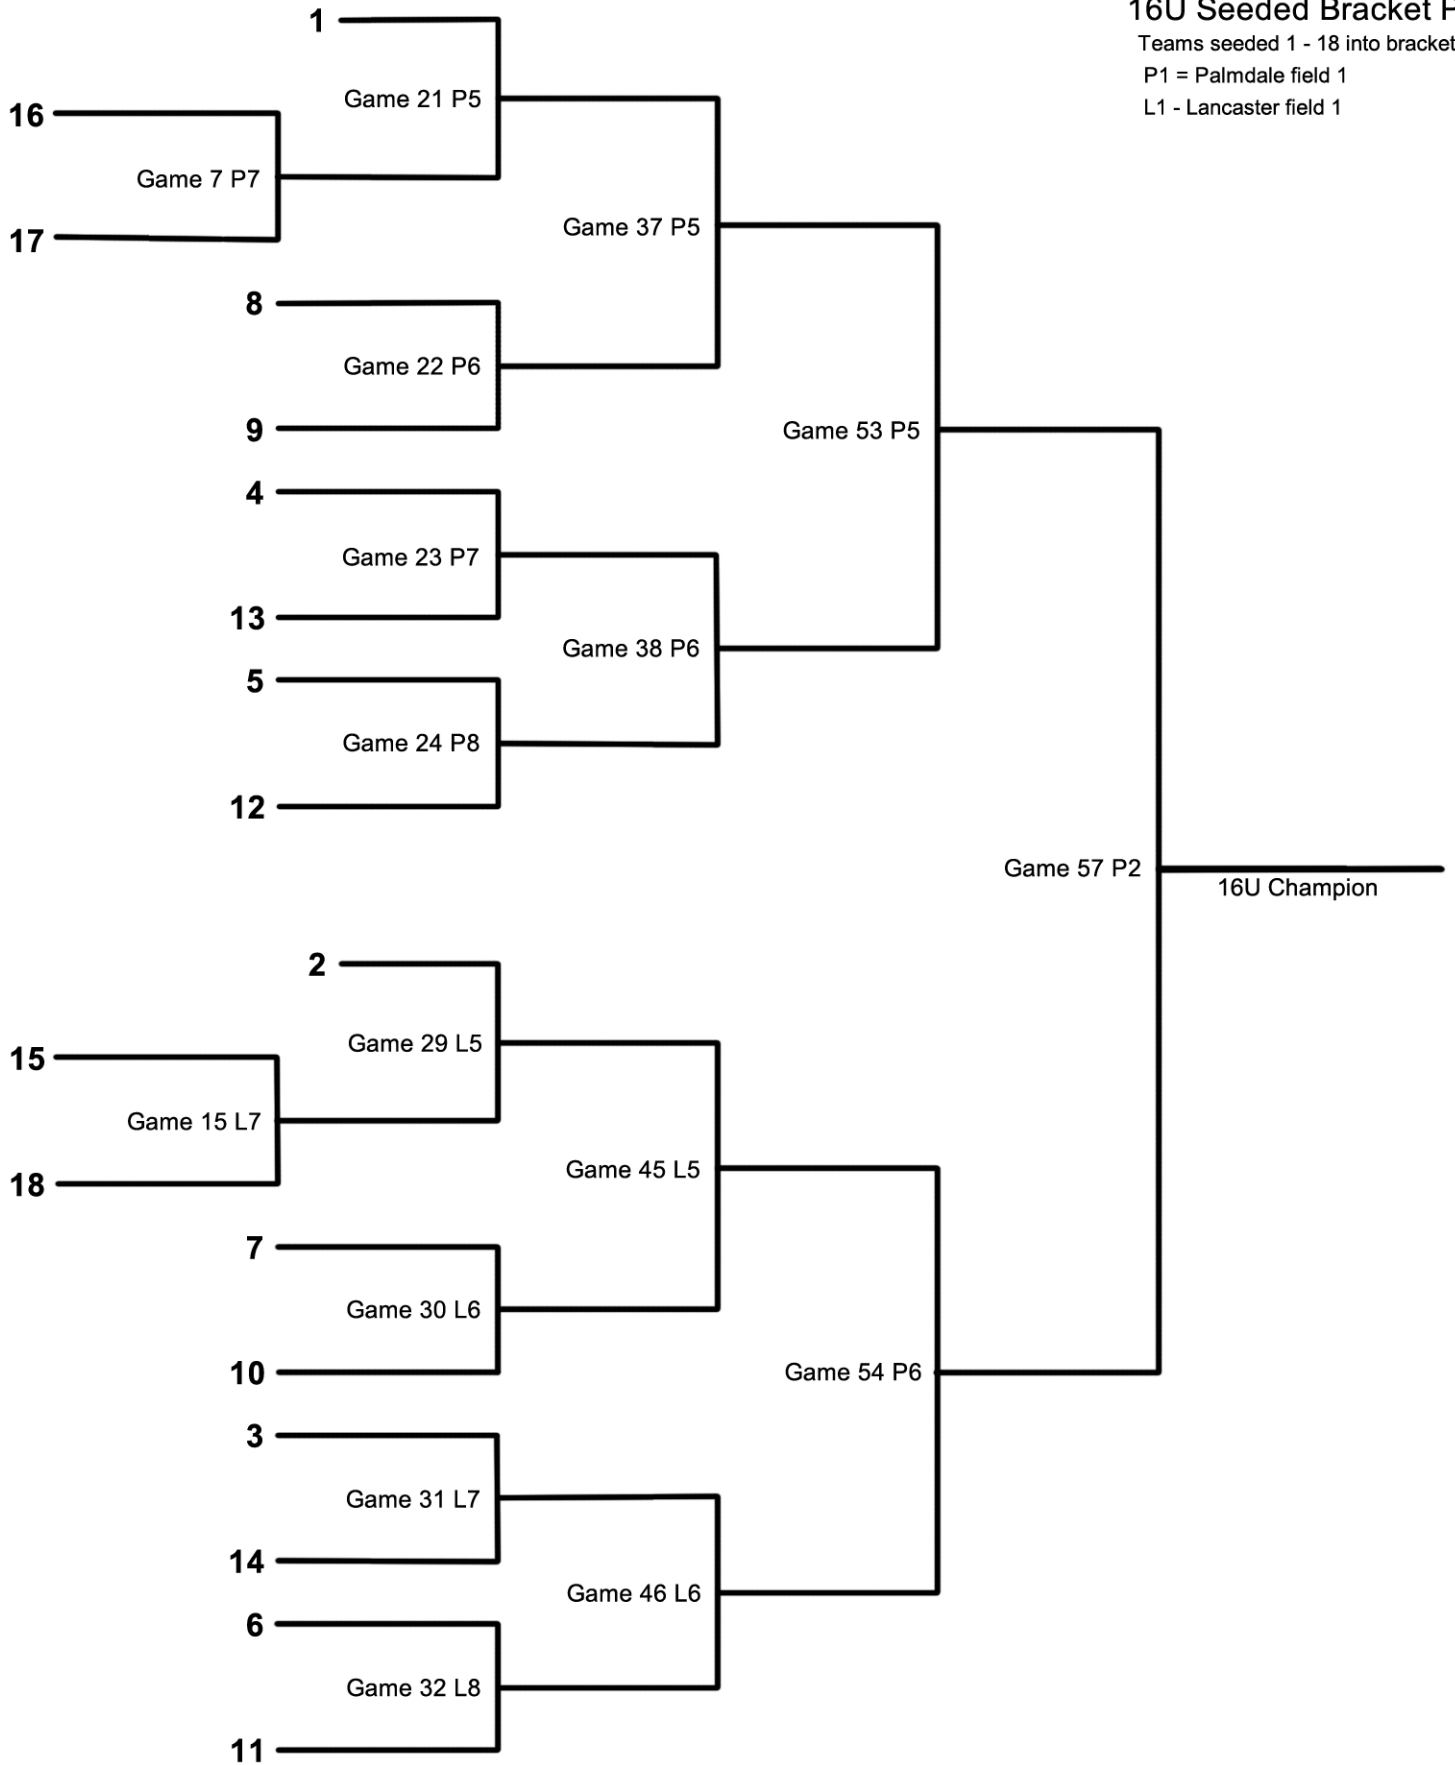

7:00 am

8:45am

10:30am

12:30pm

2:15pm

16U Seeded Bracket Play

Teams seeded 1 - 18 into bracket

P1 = Palmdale field 1

L1 - Lancaster field 1