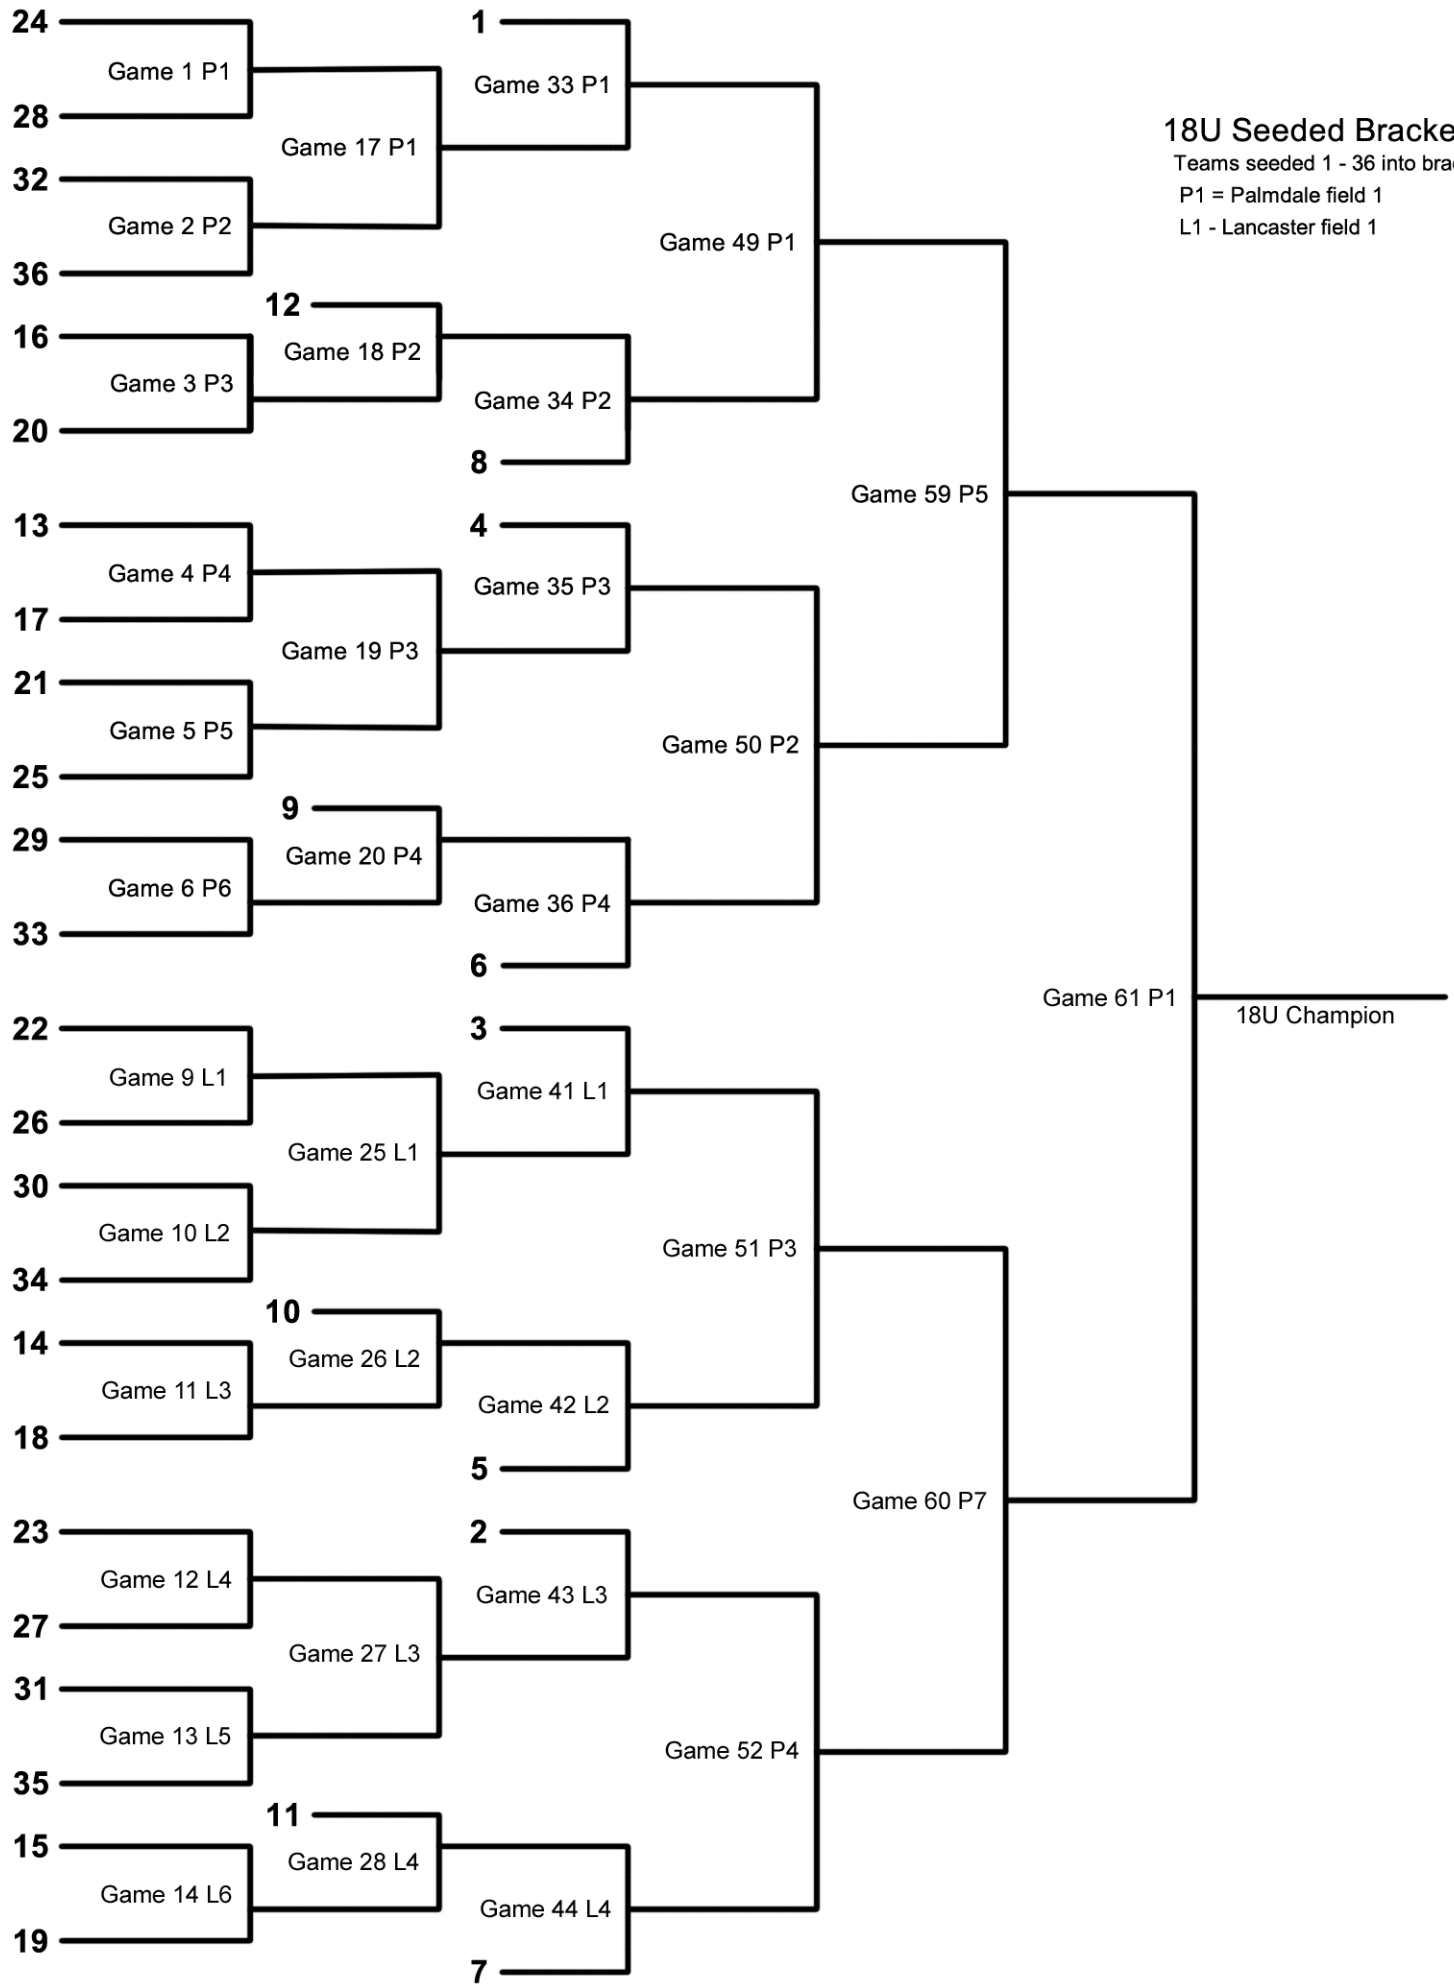

7:00 am

8:45am

10:30am

12:30pm

2:15pm

4:00pm

18U Seeded Bracket Play

Teams seeded 1 - 36 into bracket

P1 = Palmdale field 1

L1 - Lancaster field 1